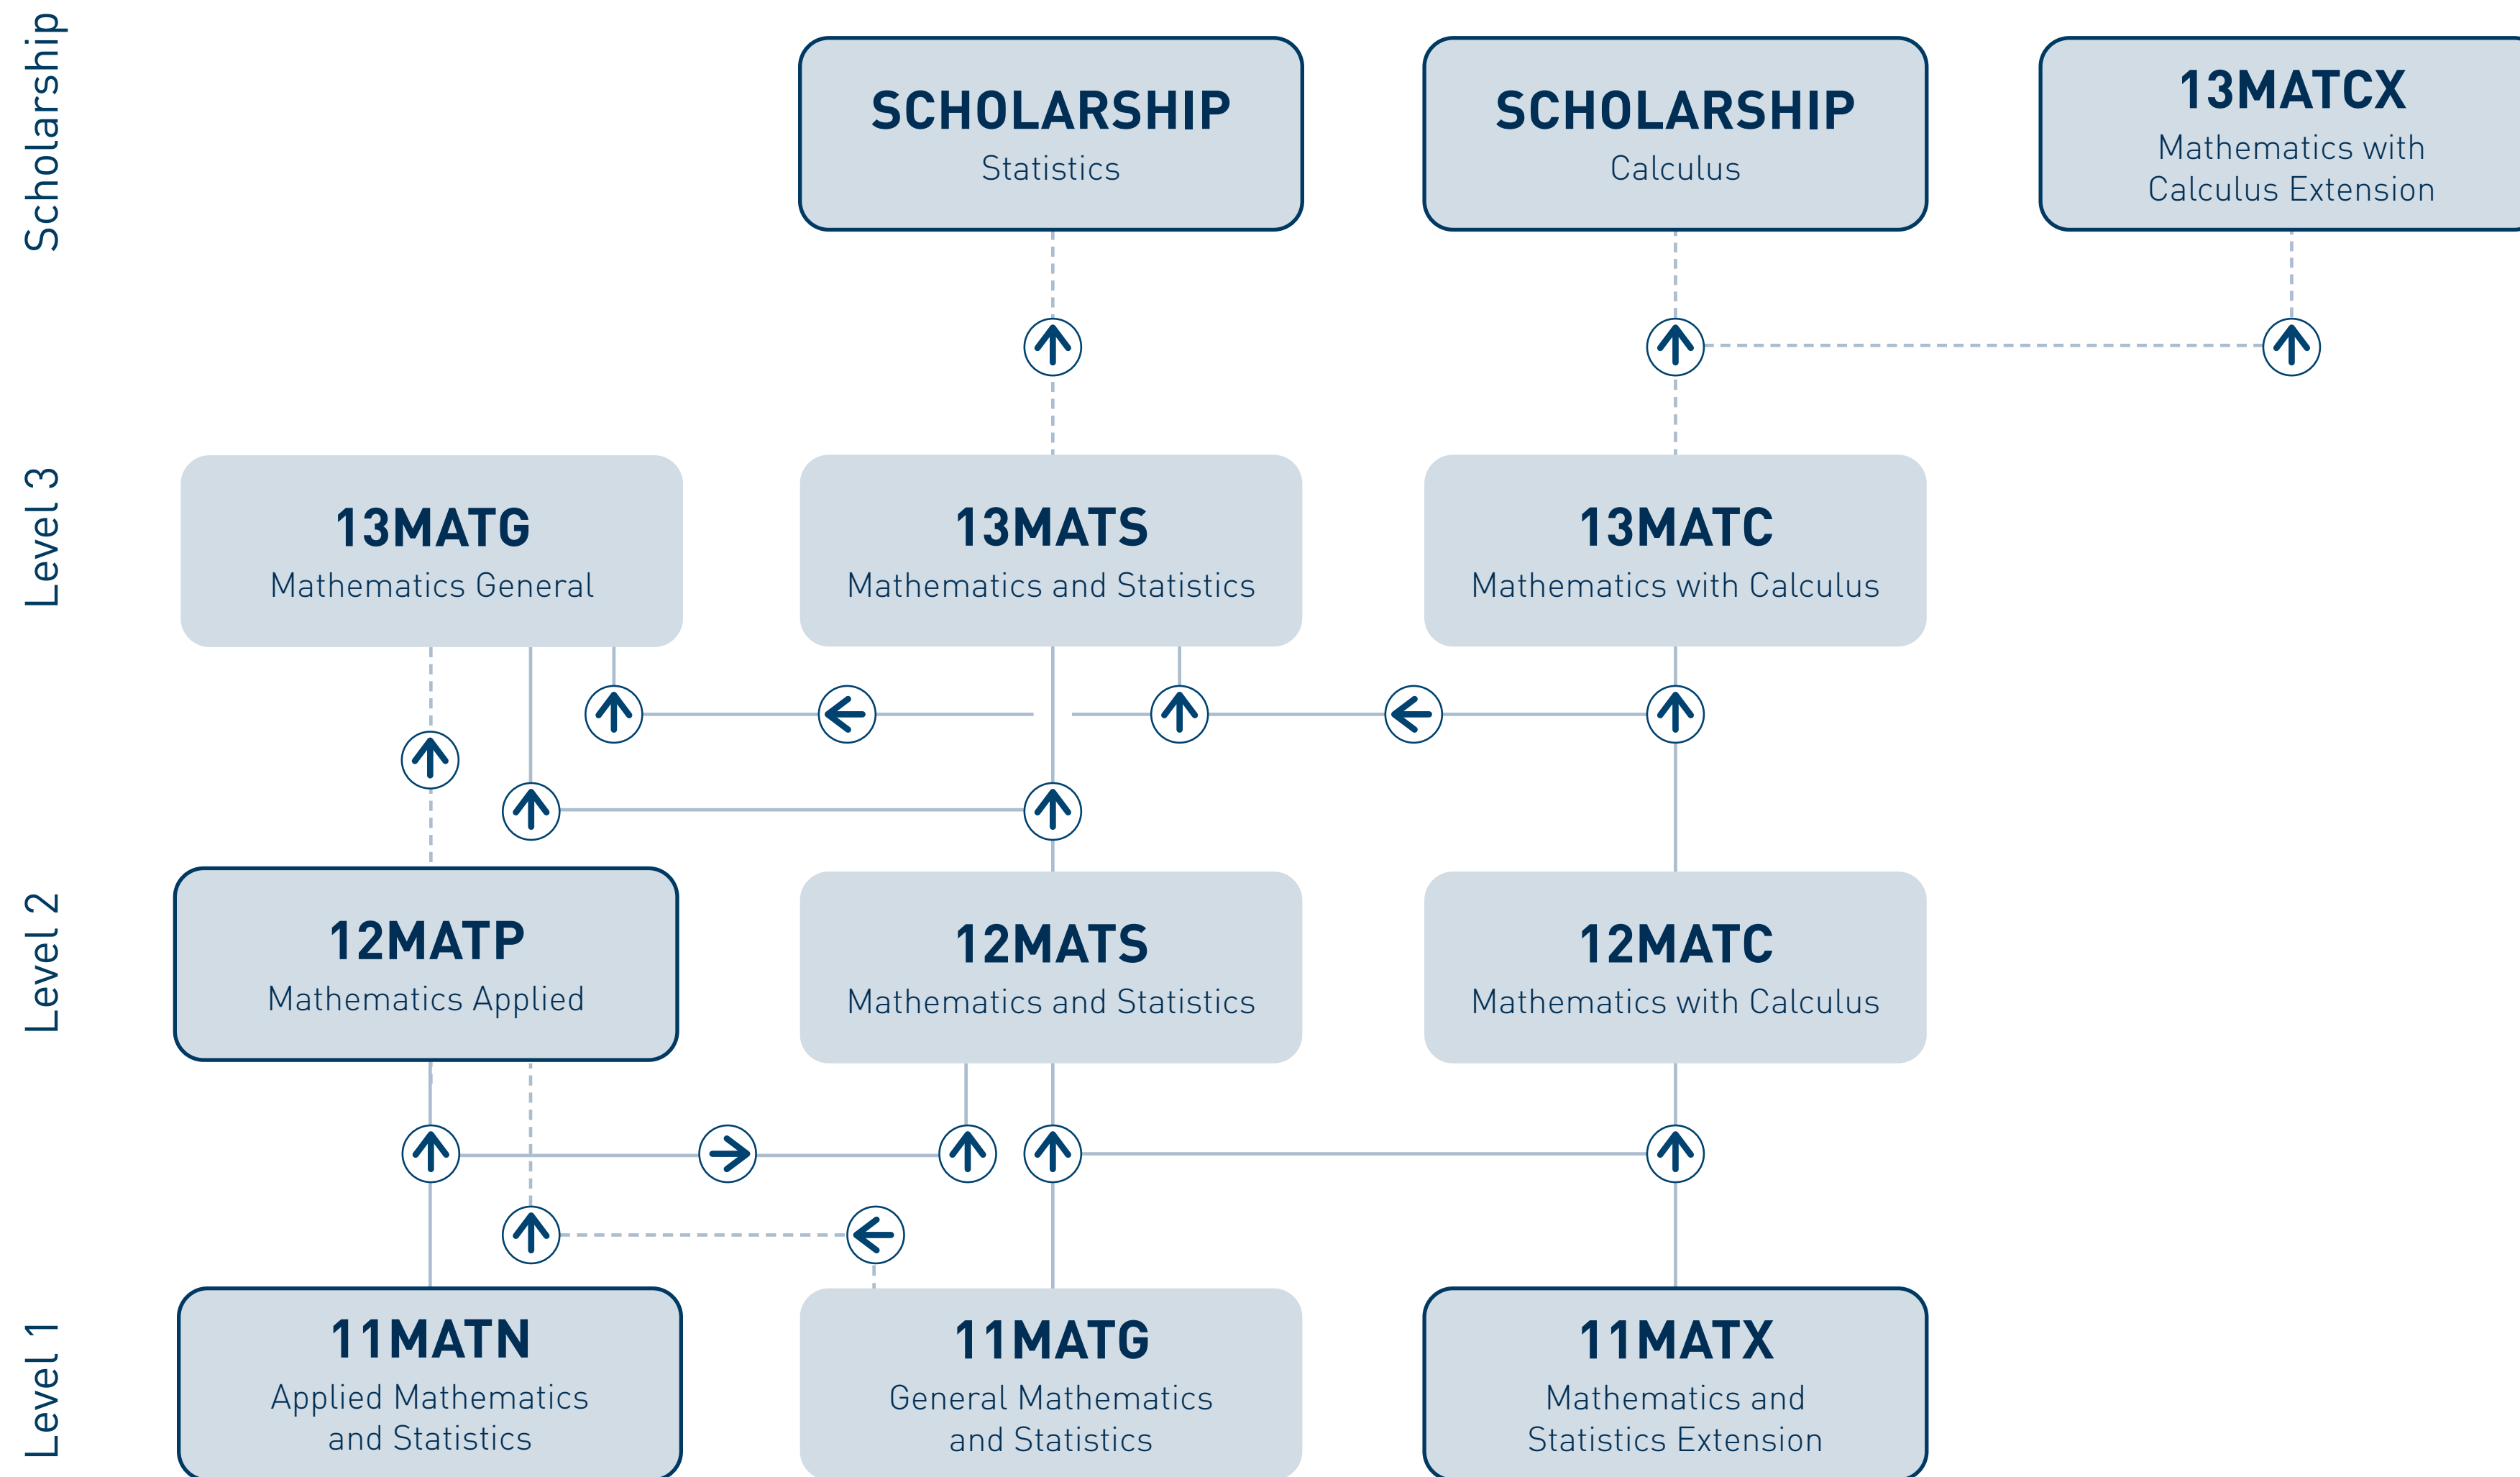

# Mathematics and Statistics

St Andrew's College

## NOTE:

It is compulsory for all students to enrol in one core Mathematics subject each year.

## KEY:

----- Indicates pathway requiring HOD approval

No pre-requisite required

Pre-requisite required or at discretion of HOD

Entry to subject by selection