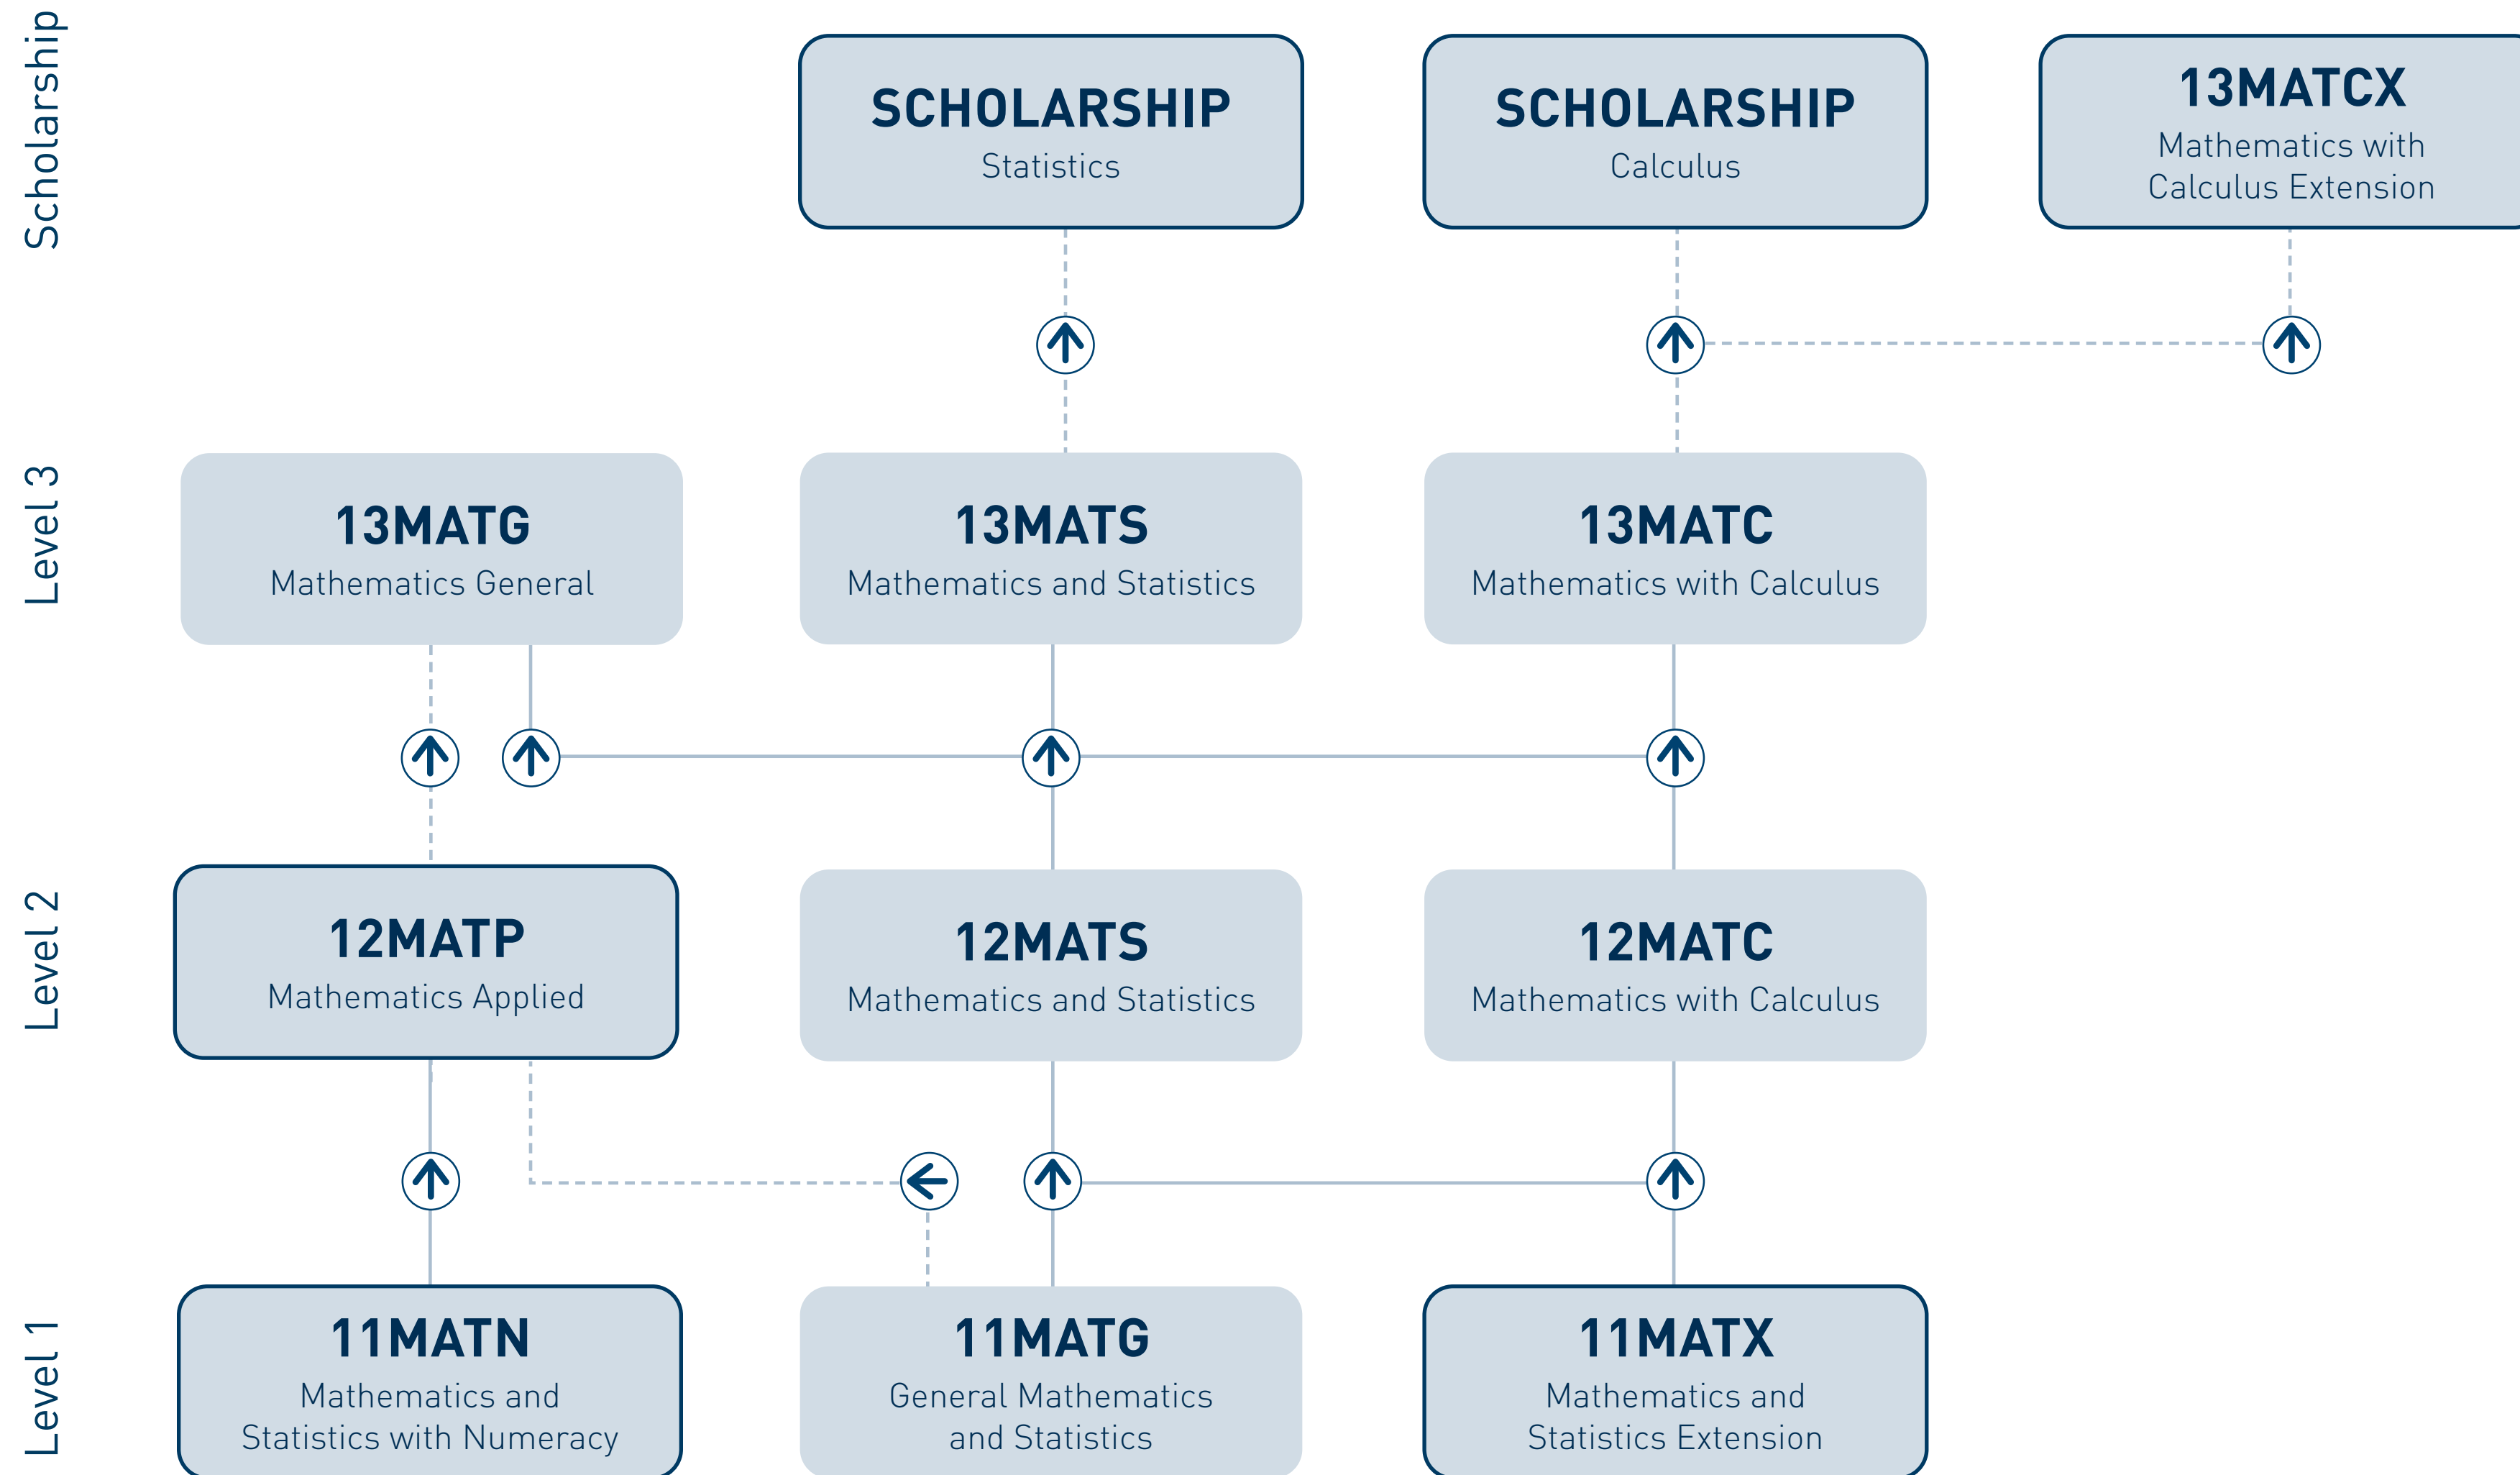

# Mathematics

**NOTE:**  
It is compulsory for all students to enrol in one core Mathematics subject each year.

**KEY:**

- Indicates pathway requiring HOD approval
- No pre-requisite required
- Pre-requisite required or at discretion of HOD
- Entry to subject by selection