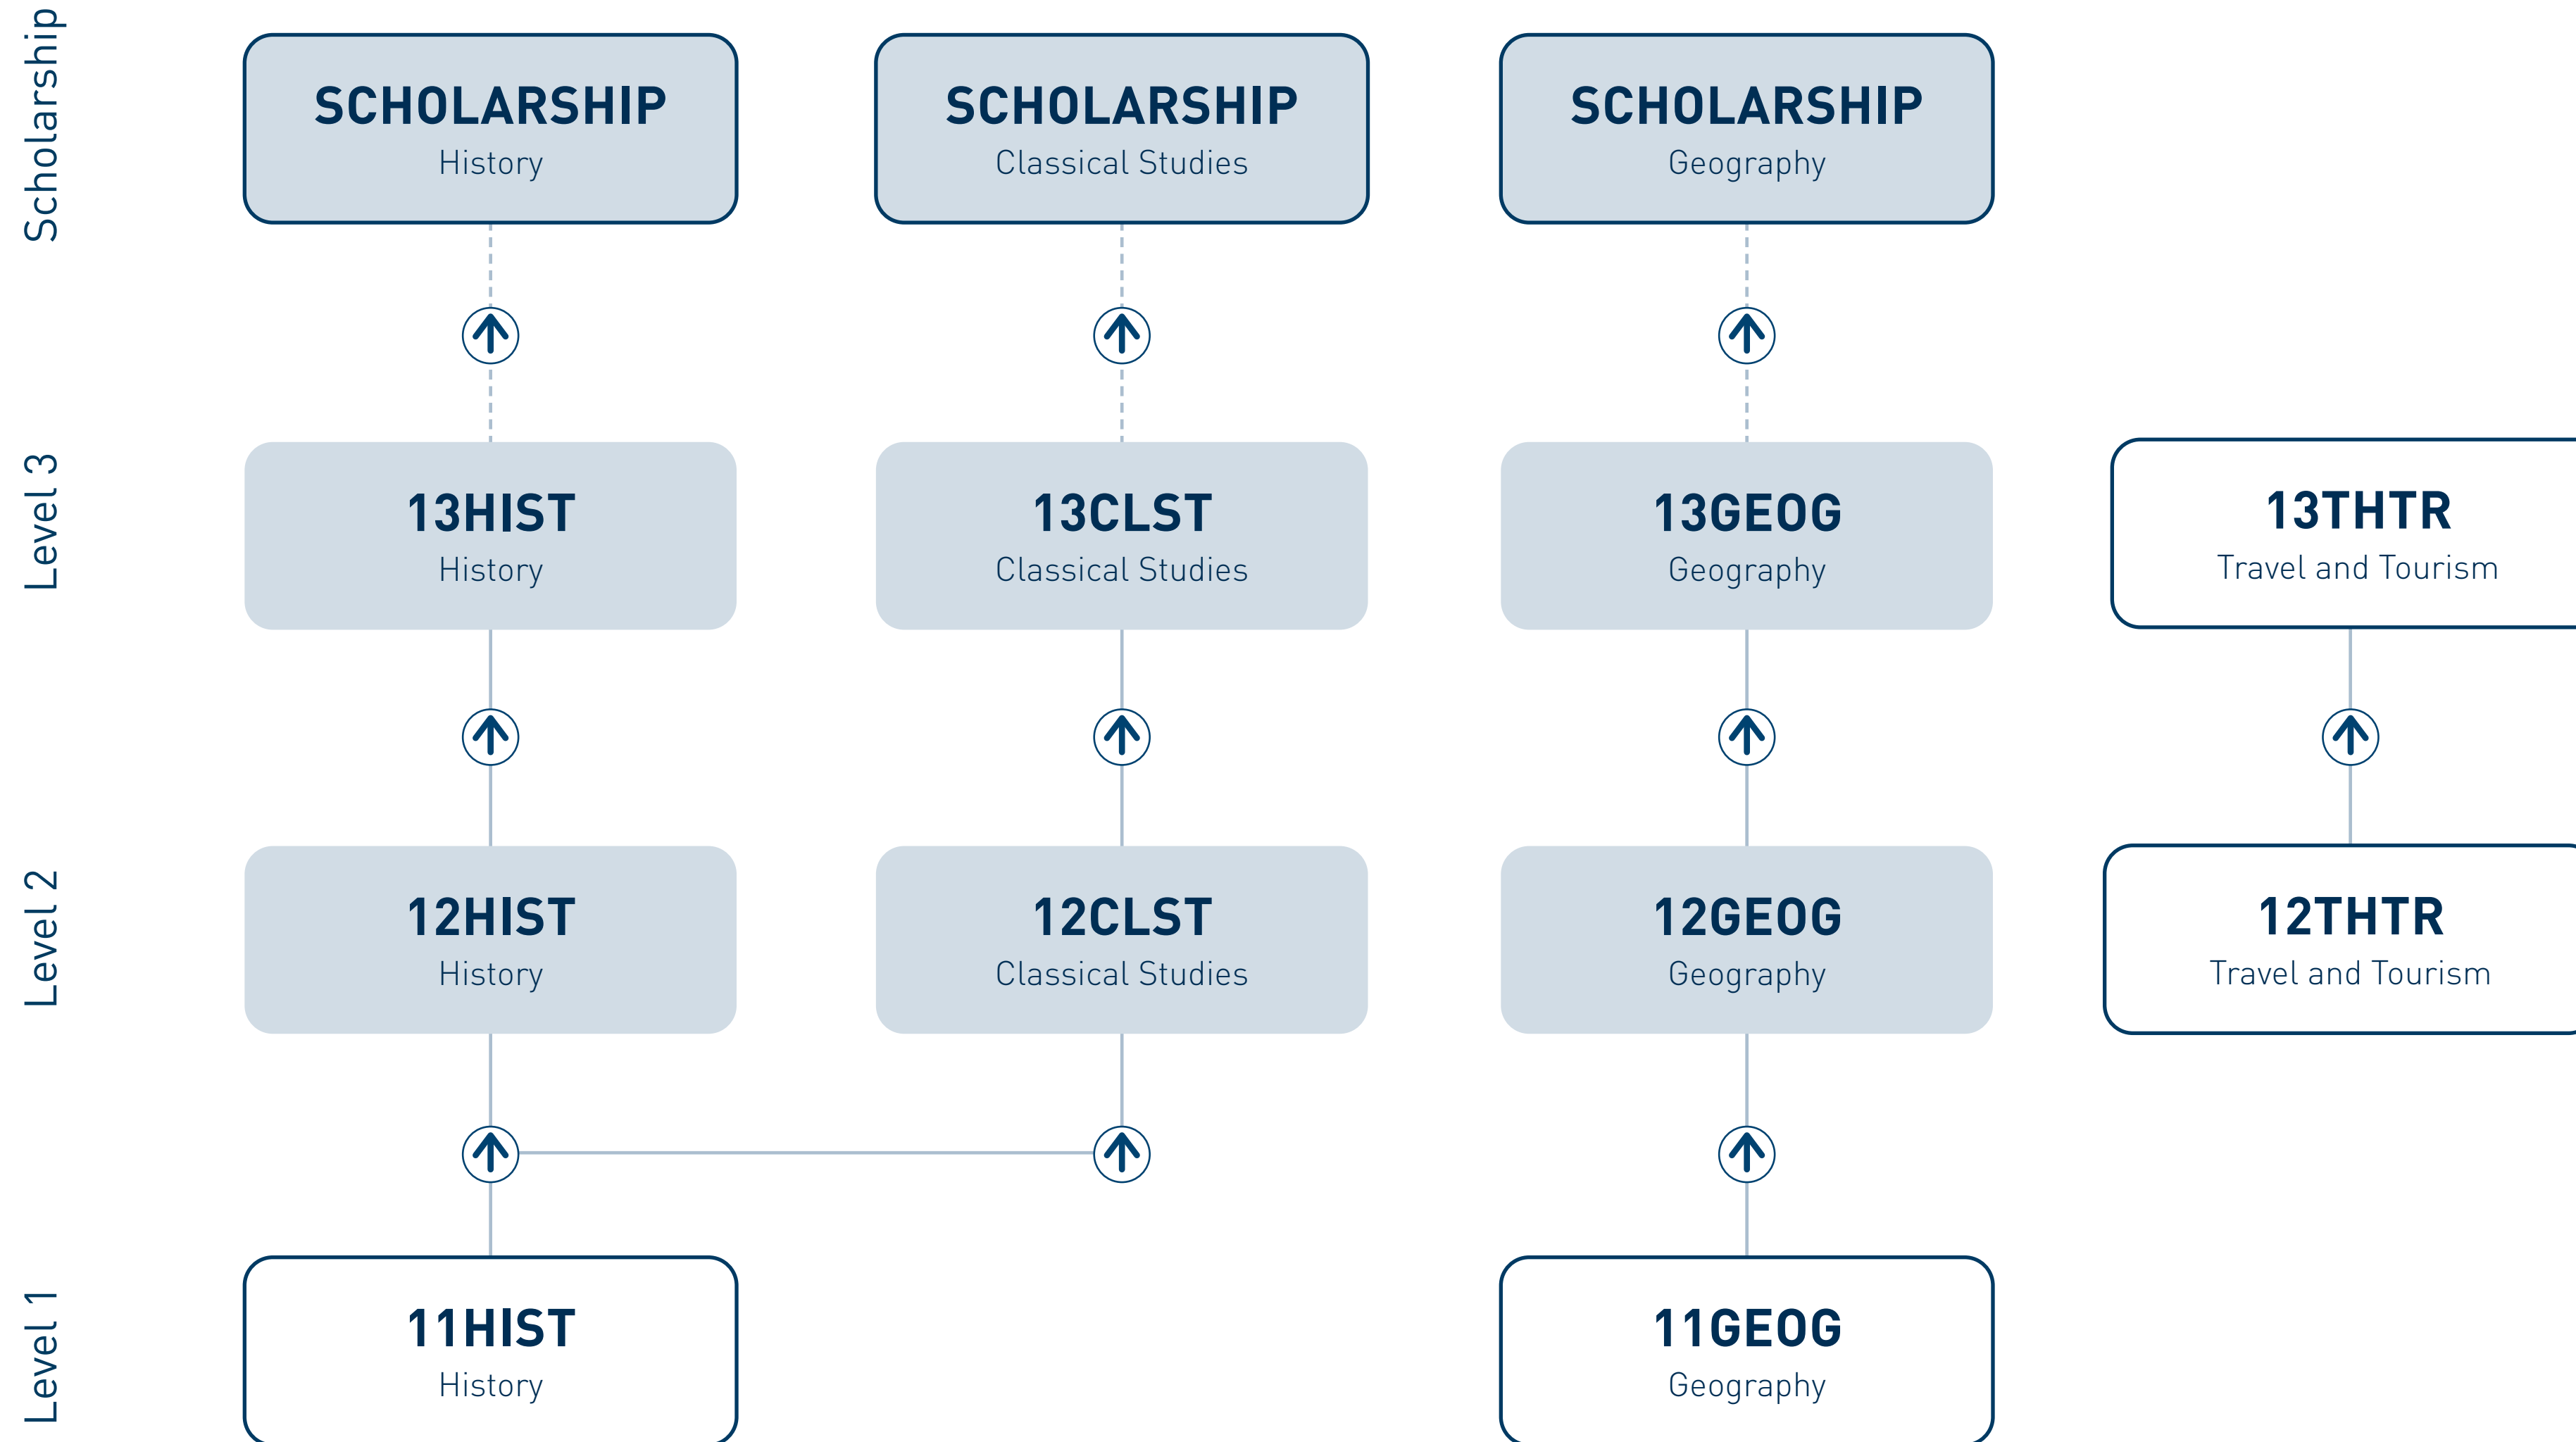

# Social Sciences

**KEY:**

- Indicates pathway requiring HOD approval
- Shaded box: Pre-requisite required or at discretion of HOD
- White box: No pre-requisite required
- White box: Entry to subject by selection