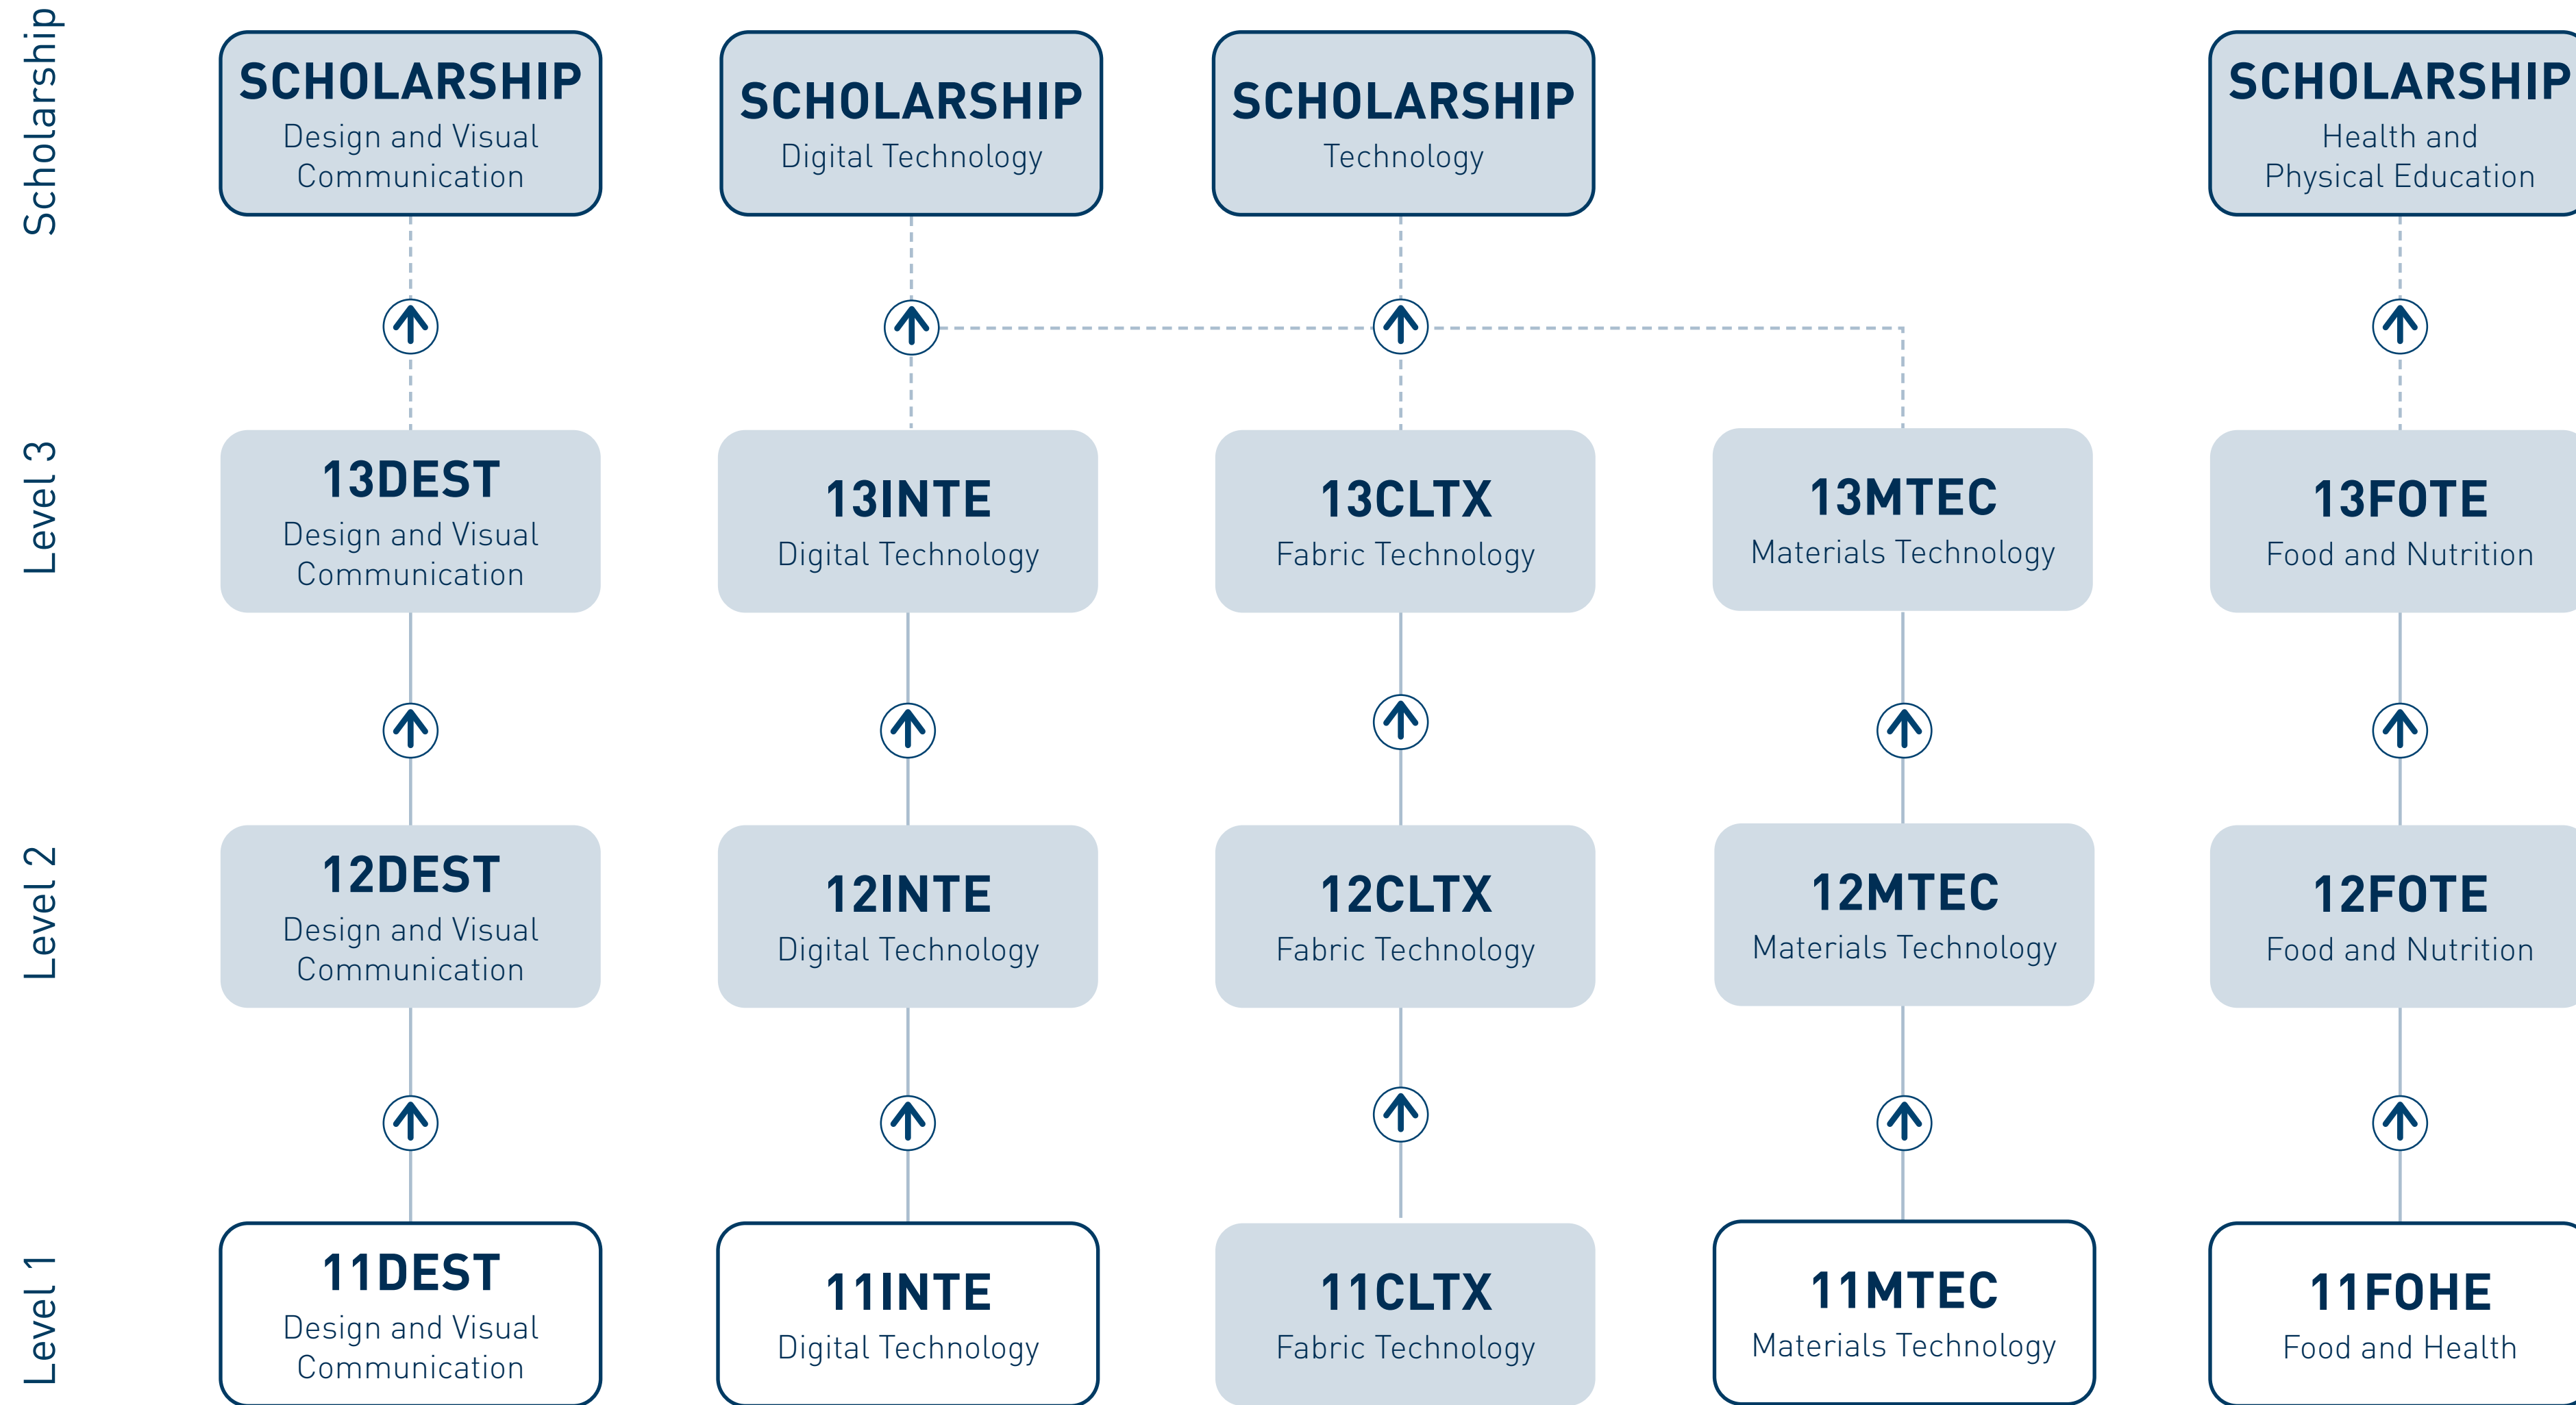

# Technology

St Andrew's College

**KEY:**

- Indicates pathway requiring HOD approval
- No pre-requisite required
- Pre-requisite required or at discretion of HOD
- Entry to subject by selection